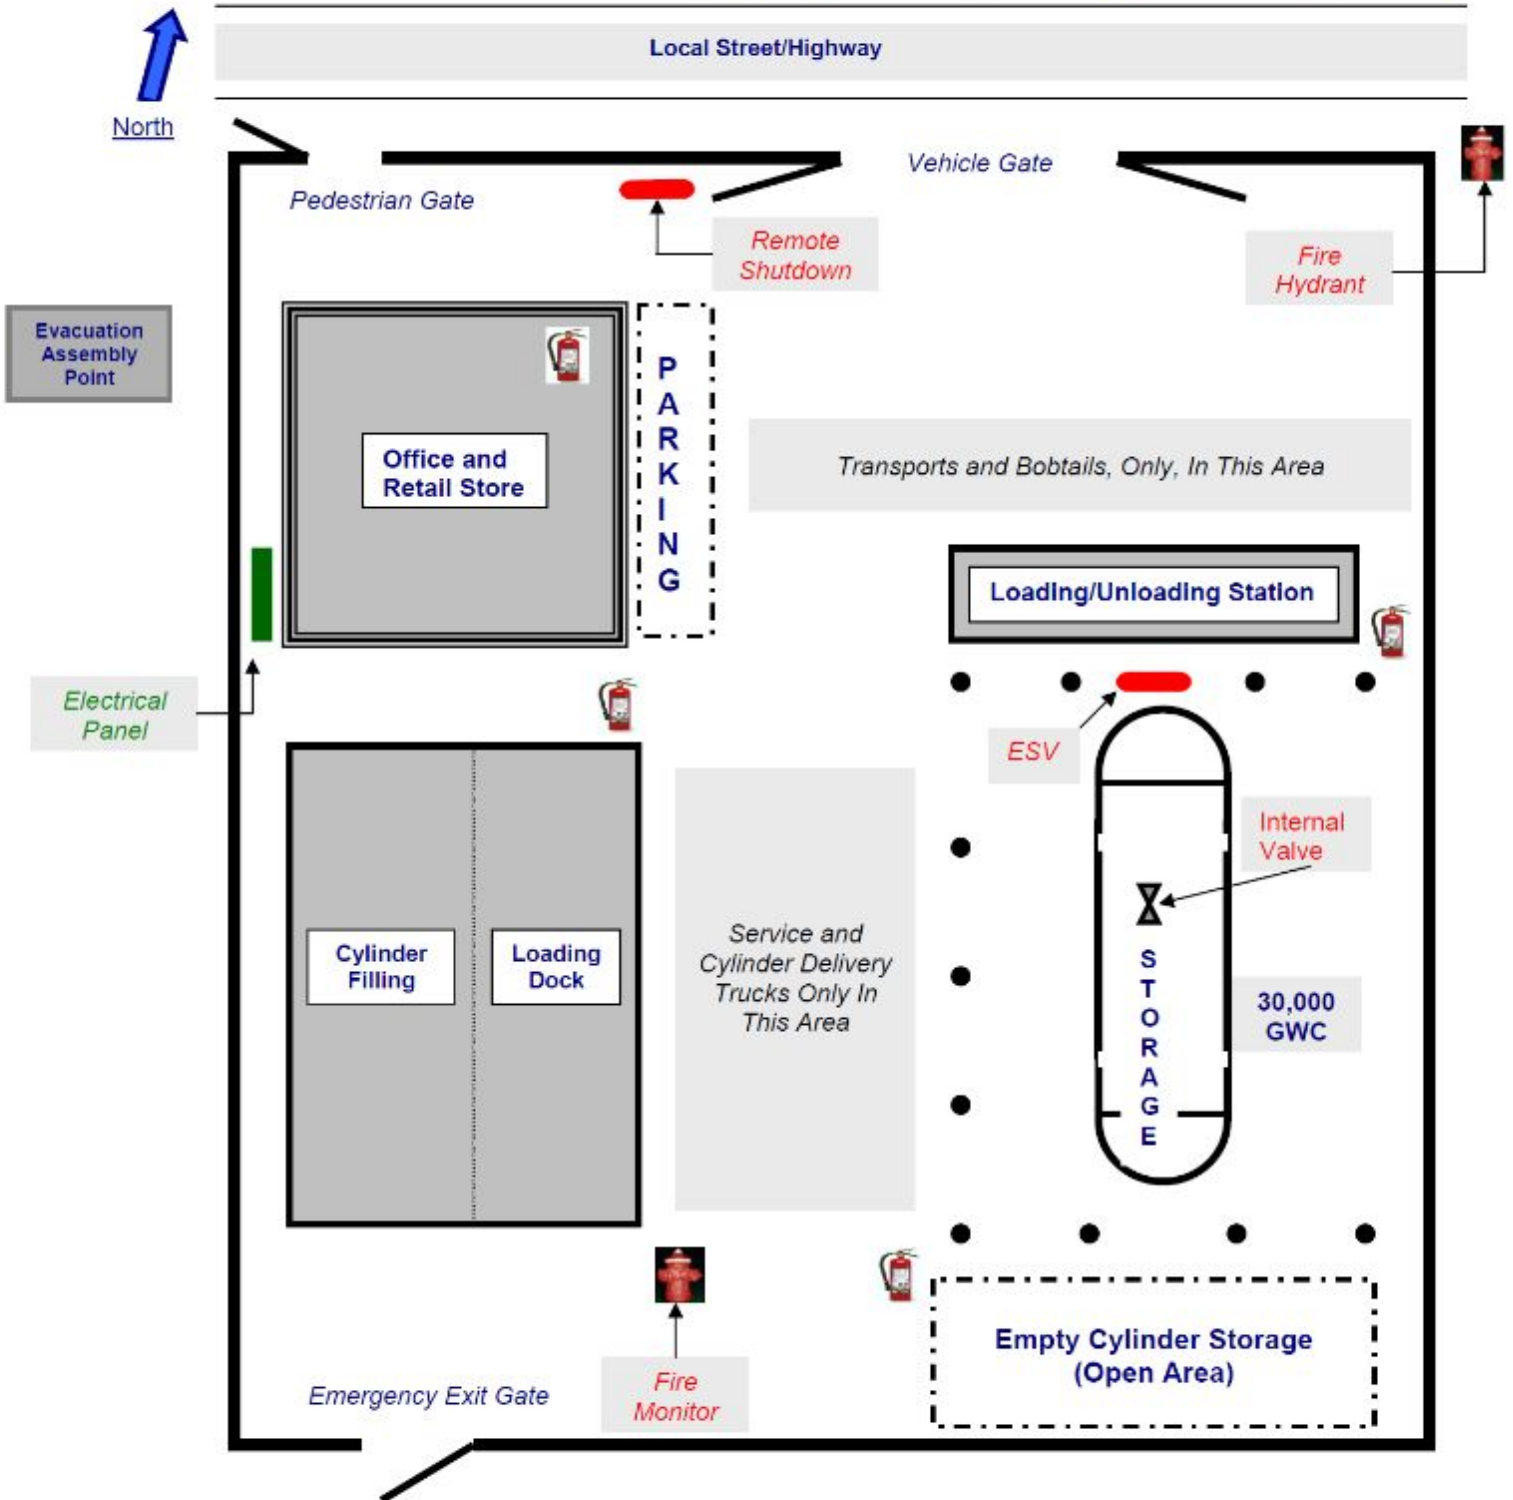

Sample Site Plan*

Legend: Fire Extinguisher = 

*Example only. Each facility should develop its own site plan.

Source: PERC Operations & Maintenance Handbook for LP-Gas Storage Facilities - February 2007